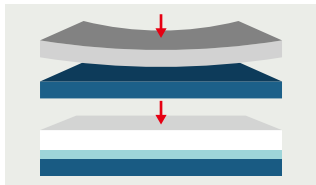

Greater Durability