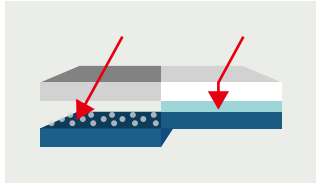

Excellent Choice for BAR-TOP GAMING

More Realistic
Touch Experience