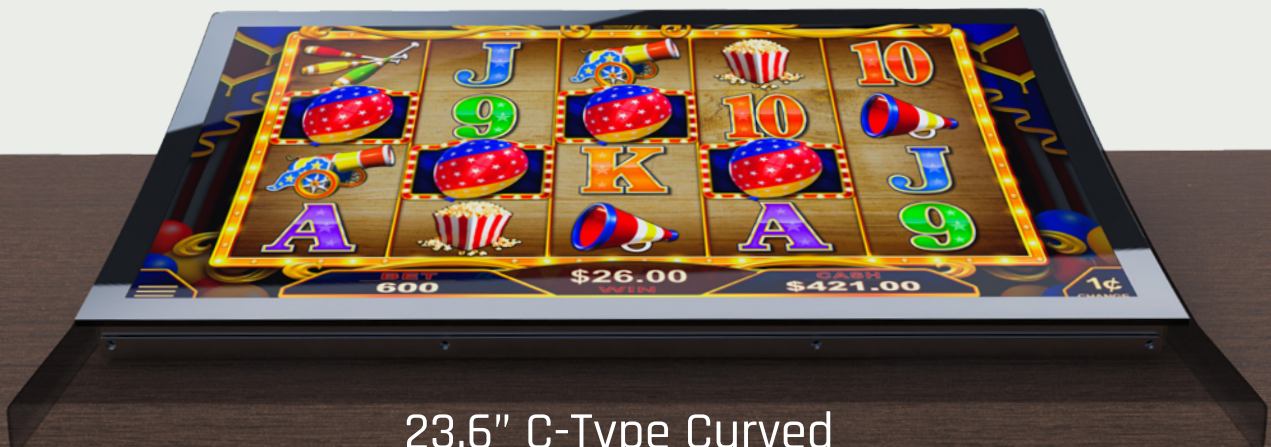

## EDGE LIGHT DESIGN

Both front and side are illuminated for a more immersive visual experience.

Addressable - individually driven  
RGB - solid color (optional)

# Excellent Choice for BAR-TOP GAMING

More Realistic  
Touch Experience

Maximum Dust &  
Moisture Protection

Greater Durability

Heat Dissipation

Exceptional Viewing  
Experience

Optical Bonding      Standard

Optical Bonding Technology  
For 23.6" C-Type Touch Monitor  
Intense Color and Stunning  
Contrast

- ▶ 23.6" Full HD 1080P resolution
- ▶ 10-touch PCAP
- ▶ Eye-catching C-curved screen
- ▶ HDMI, VGA, USB(Type-B)
- ▶ Standard VESA mounting
- ▶ Rich product customization options

## 4-Series LED-Framed

Size	23.8"	27"	32"	43"
Design	Edge and front illumination, external use			
Curved	▶ Addressable individually driven		▶ RGB solid color	
Resolution	1080P(43" 4K UHD 3840 × 2160)			