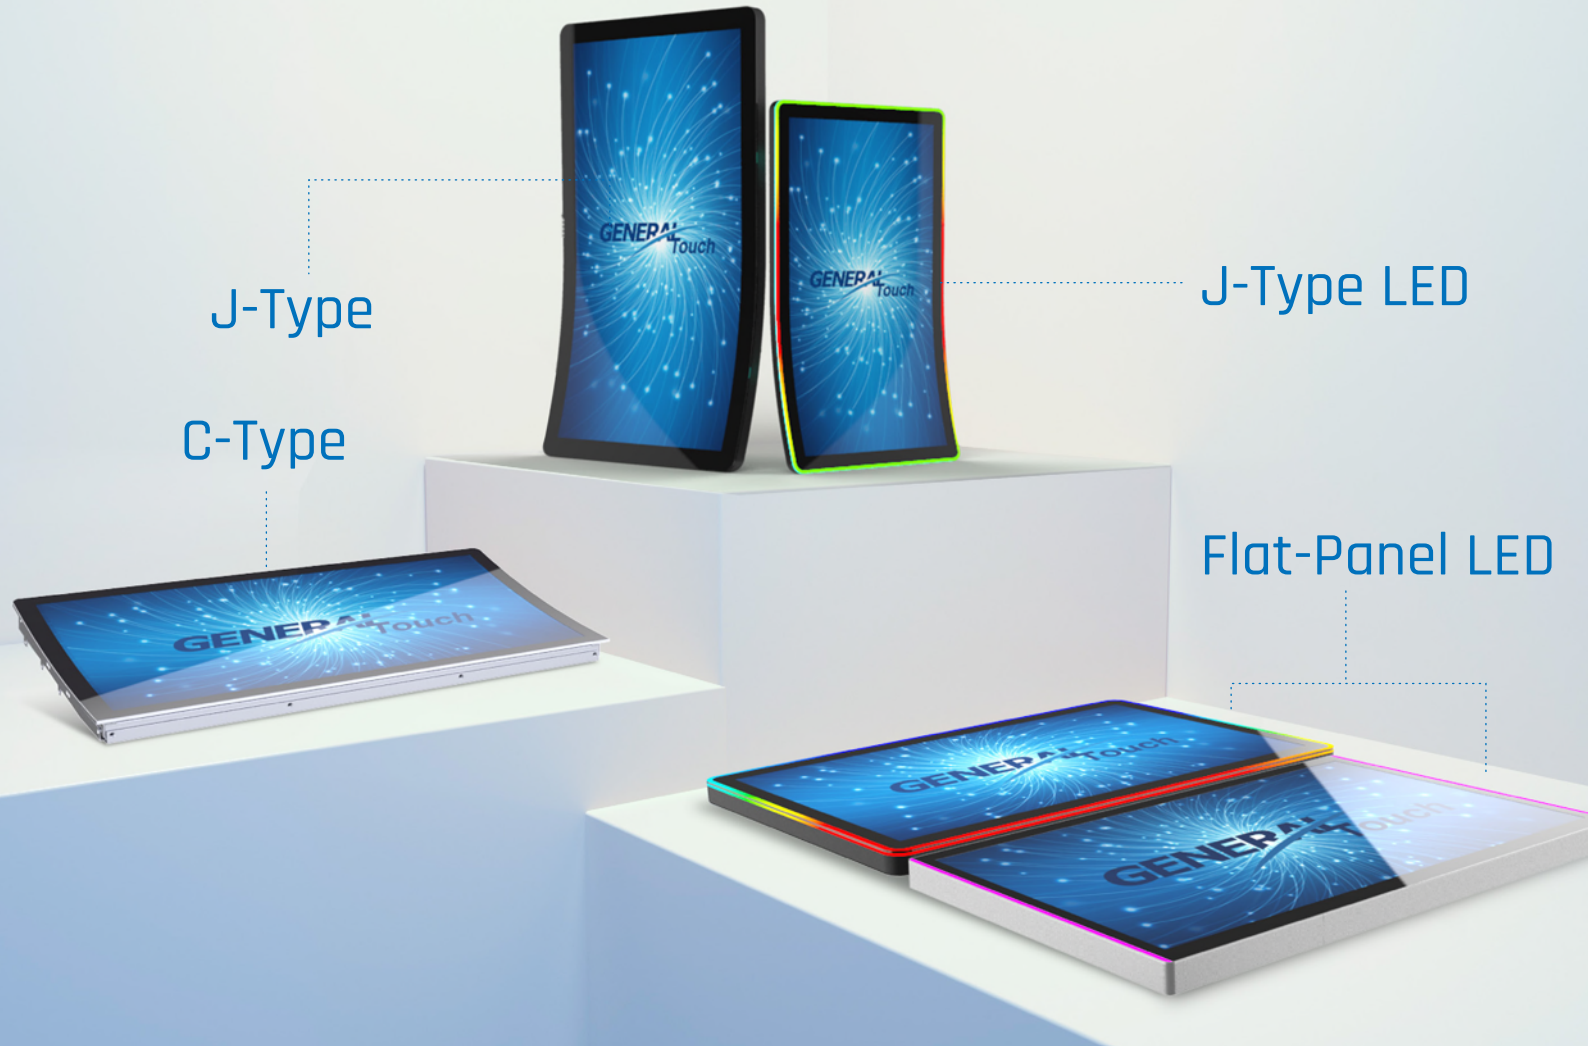

YOUR DISPLAY SOLUTIONS FOR GAMING

GENERAL Touch

General Touch

J-Type

C-Type

J-Type LED

Flat-Panel LED

en.generaltouch.com

Tel: +86 (028)
8512-4120