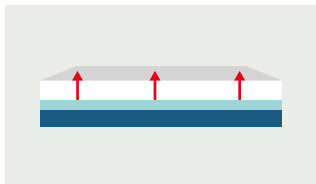

Excellent Choice for BAR-TOP GAMING

More Realistic
Touch Experience

Maximum Dust &
Moisture Protection

Greater Durability

Heat Dissipation

Exceptional Viewing
Experience

Optical Bonding   Standard

Optical Bonding Technology
For 23.6" C-Type Touch Monitor
Intense Color and Stunning
Contrast

- 23.6" Full HD 1080P resolution
- 10-touch PCAP
- Eye-catching C-curved screen
- HDMI, VGA, USB(Type-B)
- Standard VESA mounting
- Rich product customization options