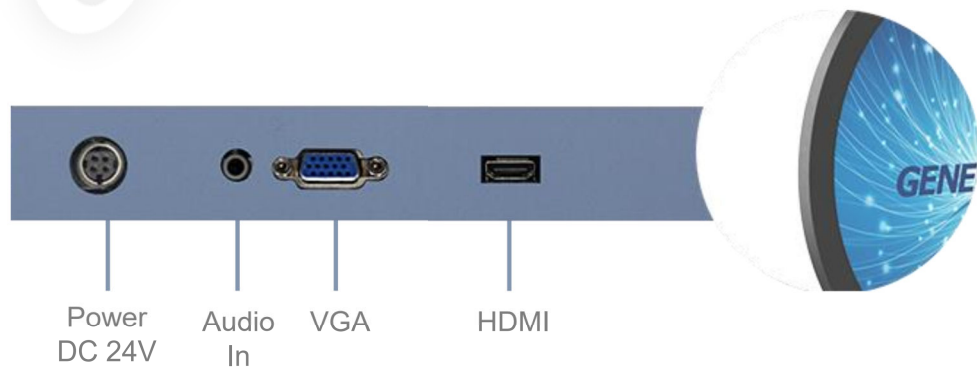

## GT OML24Y 23.6" Circular Closed Frame Monitor

23.6" circular display, with FHD resolution, keeps exciting players immersed with captivating play. It is designed specifically for the rigors of gaming environments such as the casino, gaming, and amusement.

### Features & Benefits

- Circular display
- FHD resolution 1280 × 1280
- True Flat and Black Closed-frame Design
- External VESA Mounting
- Commercial-grade Continuous (24/7) Use

## SPECIFICATIONS

Name	23.6 Inch Circular Closed Frame Monitor
Model	OML24Y
LCD Panel Parameters	
Display Technology	Active Matrix TFT-LCD with LED Backlight
Aspect Ratio	1:1
Active Area (W x H)	599.42 × 599.42mm
Native Resolution	1280 × 1280@60Hz (The host needs to input 1920 × 1280 resolution to the display, and other resolutions are not supported.)
Response Time (Typ.)	14ms
Display Colors	16.7M
Luminance (Typ.)	700nits
Contrast Ratio (Typ.)	1000:1
Viewing Angle (Typ.)	Horizontal (left/right) CR≥10 89°/89°
	Vertical (up/down) CR≥10 89°/89°
Screen Parameters	
Surface Treatment	Tempered or Chemically Strengthened
	Optional: Anti-Glare
Thickness(Total)	3.0mm
Light Transmission	≥90%
Overall Parameters	
Case/Bezel Color	Rear shell: Black
	Shield: Gray
Mounting Options	VESA: 200 × 150 mm
Outline Dimensions (W×H×D)	674.6mm × 674.6mm × 55.6mm (φ674.6mm)
Power Supply	Input Voltage Range: +24VDC ± 5%
On Screen Display (OSD)	Control (back): Power, Auto, Up, Down, Menu
Power Consumption (Max.)	100W
Operating Altitude	≤3000m