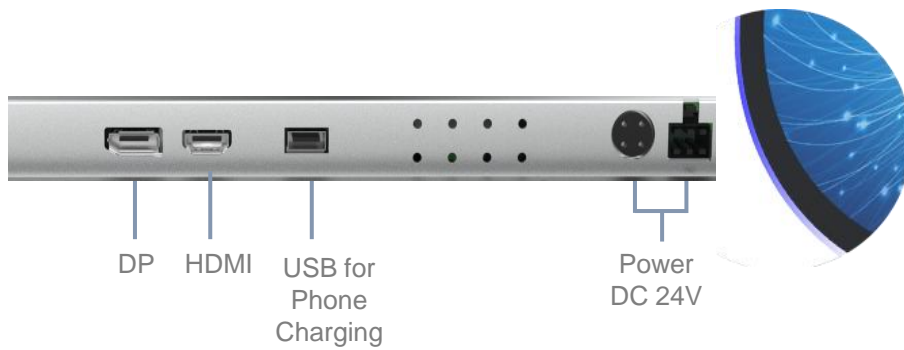

GT OMR245 23.6" Circular Closed Frame Monitor

23.6" circular display, with FHD resolution, keeps exciting players immersed with captivating play. It is designed specifically for the rigors of gaming environments such as the casino, gaming, and amusement.

Features & Benefits

- Circular display
- FHD resolution 1280×1280
- True Flat and Black Closed-frame Design
- External VESA Mounting

Applications

- Gaming
- SLOT
- Retail

SPECIFICATIONS

Name	23.6 Inch Circular Closed Frame Monitor
Model	OMR245-R03000-0DBT00-1.0
LCD Panel Parameters	
Display Technology	Active Matrix TFT-LCD with LED Backlight
Aspect Ratio	1:1
Active Area (W x H)	599.42 mm × 599.42 mm
Native Resolution	1280 × 1280 @ 60 Hz
Response Time (Typ.)	14 ms
Display Colors	16.7 M
Luminance (Typ.)	1500 nits
Contrast Ratio (Typ.)	1000:1
Viewing Angle (Typ.)	Horizontal (left/right) CR≥10 89°/89° Vertical (up/down) CR≥10 89°/89°
Screen Parameters	
Surface Treatment	Tempered or Chemically Strengthened Optional: Anti-Glare
Thickness (Total)	3.0 mm
Light Transmission	≥ 90%
Overall Parameters	
Case/Bezel Color	Rear shell: Black Shield: Gray
Mounting Options	VESA: 200 mm × 150 mm
Outline Dimensions (W×H×D)	674.6 mm × 674.6 mm× 55.6 mm (φ674.6 mm)
Power Supply	Input Voltage Range: +24 VDC ± 5%
On Screen Display (OSD)	Control (back): Power, Auto, Up, Down, Menu
Power Consumption (Max.)	100 W
Operating Altitude	≤ 3000 m

Ordering Information		
Model	Part Number	Description
OMR245-R03000-0DBT00-1.0	10205010095R	23.6", circular, 1:1, 1500 nits, non-touch, HDMI & DP

Optional Accessories		
Model	Part Number	Description
HDMI Cable	30302030001R	HDMI Cable A Male-A Male 1500mm
DP Cable	30302010001R	DP Cable Male-Male 1500mm
Adaptor	30207010024R	Power Adapter 24V/150W/4 Pin/1200mm
Power Cable		1500 mm