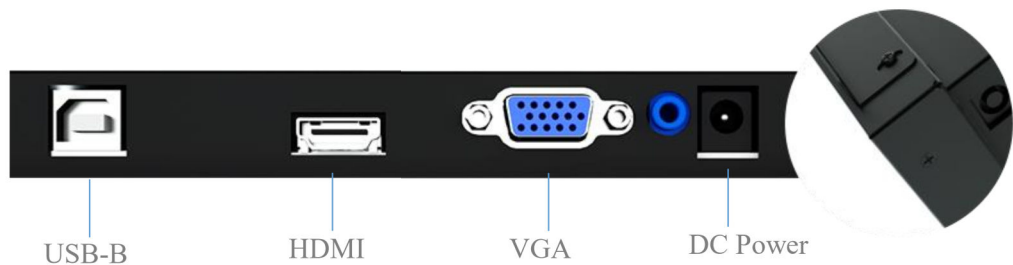

Premium Product

- >Multi-touch
- >Precision Engineering
- >Eye-Catching

7 Inch Open Frame Touch Monitor

OTL073 is a touchmonitor using industrial grade LED, with low power consumption, ultra-thin body design, high resolution display and excellent multi-touch interactive experience. Compared to the average consumer TV or monitor, the OTL073 industrial-grade high performance and professional design is better suited for applications in industries such as retail, gaming, kiosk, self-service, finance, transit, conference, education and healthcare.

Applications

- Retail
- Office
- Medical
- Finance
- Self-service
- Transport
- Gaming
- Kiosk

SPECIFICATIONS

Name	7 Inch Open Frame Touch Monitor
Model	OTL073
LCD Panel Parameters	
Display Technology	Active Matrix TFT-LCD With LED Backlight
Aspect Ratio	16:10
Active Area (W x H)	149.76(H) x 93.60(V) mm
Native Resolution	1280 × 800@60Hz
Response Time (Typ.)	35ms
Display Colors	16.7million
Luminance (Typ.)	400nits; with P-Cap 332nits
Contrast Ratio (Typ.)	800:1
Viewing Angle (Typ.)	Horizontal (left/right) CR \geq 10 88°/88°
	Vertical (up/down) CR \geq 10 88°/88°
Touch Screen Parameters	
Touch Technology	Projected Capacitive (P-Cap)
Surface Treatment	Tempered Strengthened
	Optional: Anti-Glare
Active Area(W x H)	151.76x95.60 \pm 0.3mm
Thickness(Total)	2.8 \pm 0.2mm
Light Transmission	\geq 83%
Response Time	8~10ms
Touch Screen Interface	USB
Touch Point	10
Overall Parameters	
Case/Bezel Color	Black
Mounting Options	Side Mounting
Outline Dimensions (W×H×D)	190.60x154.60x48.0mm
Power Supply	External Adapter: 100-240V AC, 50-60 Hz
	Input Voltage Range: +12VDC \pm 5%, DC Jet \varnothing 2.5mm
On Screen Display (OSD)	Control (back): Power, Auto, Up, Down, Menu
Power Consumption	MAX: 14W
Speaker	NA
Webcam	NA