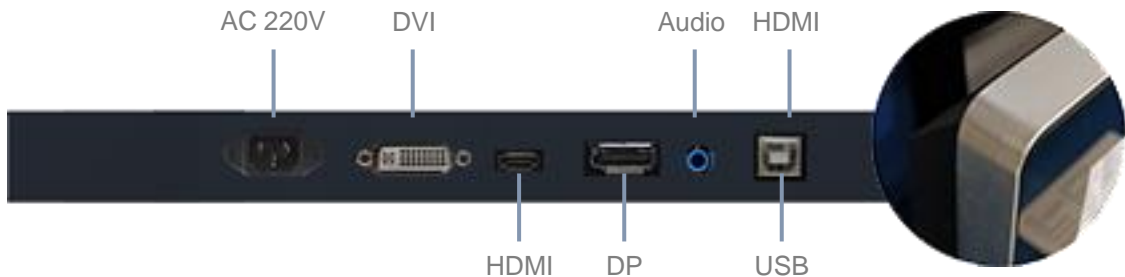

55 Inch Closed Frame Touch Monitor

OTL555, a LED industrial Touchmonitor, is suited for applications in meeting rooms, classrooms, and digital signage. With low power consumption, high brightness, 4K resolution, ultra-thin body design, and high-resolution display, the OTL555 industrial-grade high performance and professional design deliver an excellent multi-touch interactive experience.

Applications

- Retail
- Gaming
- Kiosk
- Medical
- Finance
- Self-service
- Transport

SPECIFICATIONS

Name	55 Inch Closed Frame Touch Monitor
Model	OTL555
LCD Panel Parameters	
Display Technology	Active Matrix TFT-LCD With LED Backlight
Aspect Ratio	16:9
Active Area (W x H)	1209.6×680.4mm
Native Resolution	3840×2160@60Hz
Response Time (Typ.)	8ms
Display Colors	1.07G
Luminance (Typ.)	800nits; with P-Cap 665nits
Contrast Ratio (Typ.)	1200:1
Viewing Angle (Typ.)	Horizontal (left/right) CR≥10 89° /89° Vertical (up/down) CR≥10 89° /89°
Touch Screen Parameters	
Touch Technology	Projected Capacitive (P-Cap)
Surface Treatment	Strengthened Optional: Anti-Glare
Active Area(W x H)	1211.6×682.4±0.5mm
Thickness(Total)	4.8±0.3mm
Light Transmission	≥83%
Response Time	10ms
Touch Screen Interface	USB
Touch Point	10
Overall Parameters	
Case/Bezel Color	Silver middle frame with black back cover
Mounting Options	VESA: 400×400 mm
Outline Dimensions (W×H×D)	1259.4mm × 736.4mm× 72.8mm
Power Supply	Input Voltage Range: 100-240V AC, 50-60 Hz
On Screen Display (OSD)	Control (Back): Power, Auto, Up, Down, Menu
Power Consumption	MAX: 186W
Speaker	NA
Webcam	NA

Ordering Information

Model	Part Number	Description
OTL555-RC5000-UD8U00-1.0	TBC	55", 16:9, 4K, 800nits, P-Cap, USB, DVI& HDMI & DP

Contact sales for other options

Optional Accessories

Model	Part Number	Description
Power Cord	130300338R	UK
	130300339R	EU
	130300340R	US
HDMI Cord	130300881R	1500mm
DP Cord	130300932R	1500mm
DVI Cord	130300720R	1500mm