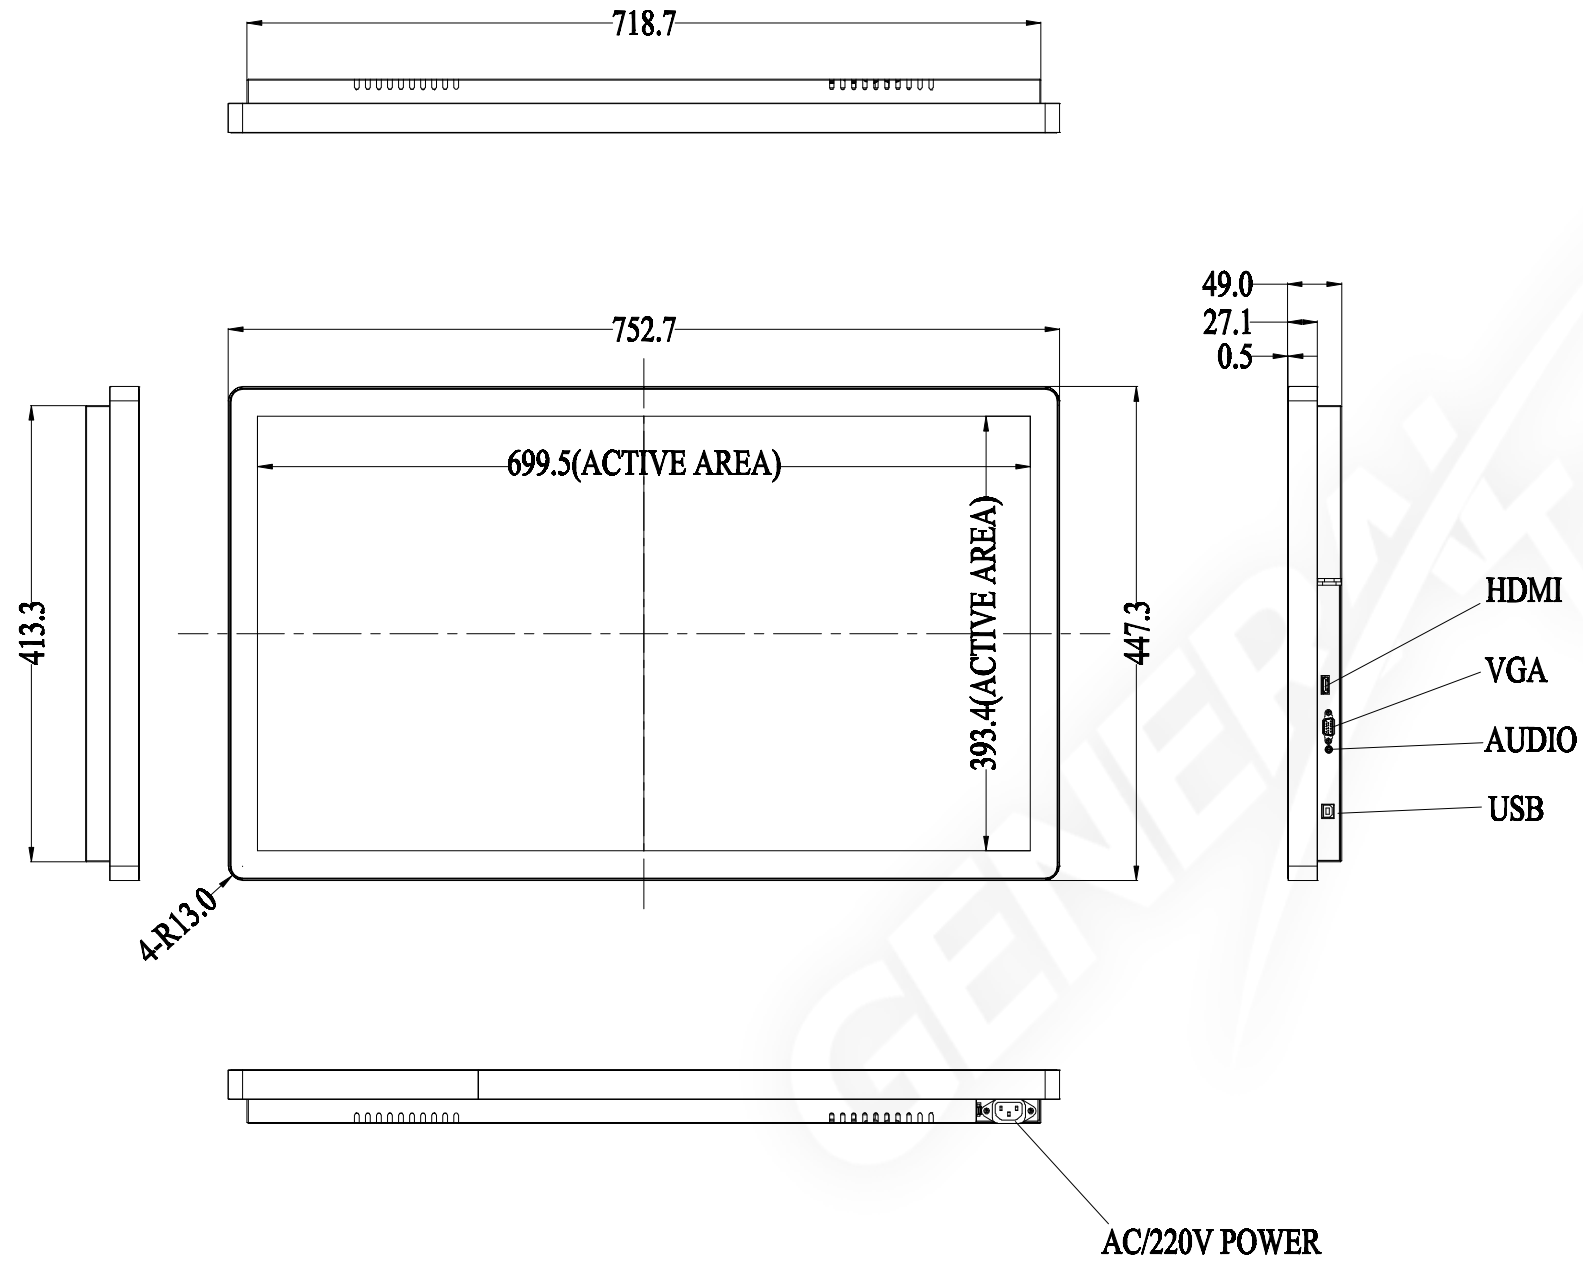

# Title: OTL325-RC60A0-UH4F0S-1.0

Mark	Revised Contents	Signature
△		

M6 Threads, X4  
Max Screw Depth=8mm  
From Mounting Surface

ALL DIMENSIONS ARE IN MILLIMETERS

GENERAL Touch		GeneralTouch Co., Ltd.			
Specification	External Dimensions	752.7*447.3*49	Anti-Glare	Y <input checked="" type="checkbox"/> N <input type="checkbox"/>	Designer: Wang Zhenghua
Unit	Date	Active Area	DustProof	Y <input type="checkbox"/> N <input checked="" type="checkbox"/>	
mm	20220722	Glass Thickness			Checked By: Duan Wenbin
Projection:		Silk Print Color	BLACK		
Sheet 1 of 1		Mounting	VESA <input checked="" type="checkbox"/> Bracket <input type="checkbox"/>		Approved By: Zhou Bolin
VER: 0.1	Scale: 1:1	Notes			
Tolerance: ±2.0mm		Touch Technology	P-CAP <input checked="" type="checkbox"/> SAW <input type="checkbox"/> IR/PIT <input type="checkbox"/> Resistive <input type="checkbox"/> Non-Touch <input type="checkbox"/>		