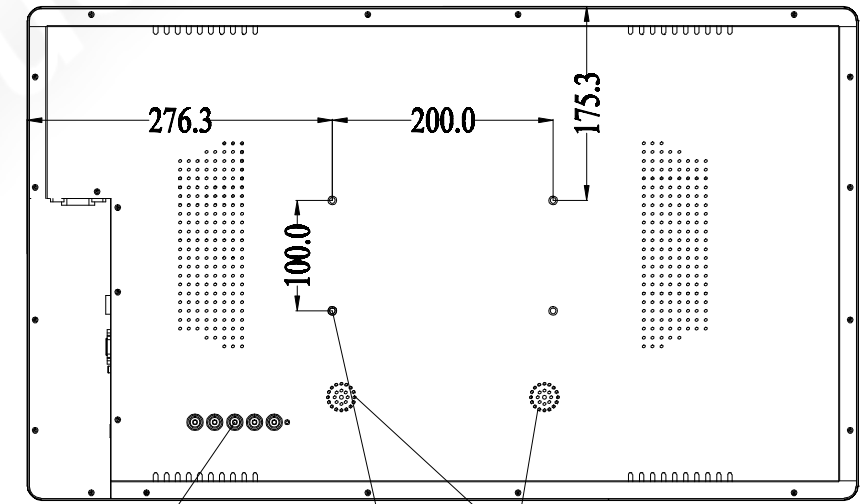

# Title: OTL325-RC60A0-UH4F0S-1.0

Mark	Revised Contents	Signature
△		

M6 Threads, X4  
Max Screw Depth=8mm  
From Mounting Surface

ALL DIMENSIONS ARE IN MILLIMETERS

GENERAL Touch		GeneralTouch Co., Ltd.			
Specification	External Dimensions	752.7*447.3*49	Anti-Glare	Y <input checked="" type="checkbox"/> N <input type="checkbox"/>	Designer: Wang Zhenghua
Unit	Date	Active Area	DustProof	Y <input type="checkbox"/> N <input checked="" type="checkbox"/>	
mm	20220722	Glass Thickness			Checked By: Duan Wenbin
Projection:		Silk Print Color	BLACK		
Sheet 1 of 1		Mounting	VESA <input checked="" type="checkbox"/> Bracket <input type="checkbox"/>		Approved By: Zhou Bolin
VER: 0.1	Scale: 1:1	Notes			
Tolerance: ±2.0mm		Touch Technology	P-CAP <input checked="" type="checkbox"/> SAW <input type="checkbox"/> IR/PIT <input type="checkbox"/> Resistive <input type="checkbox"/> Non-Touch <input type="checkbox"/>		