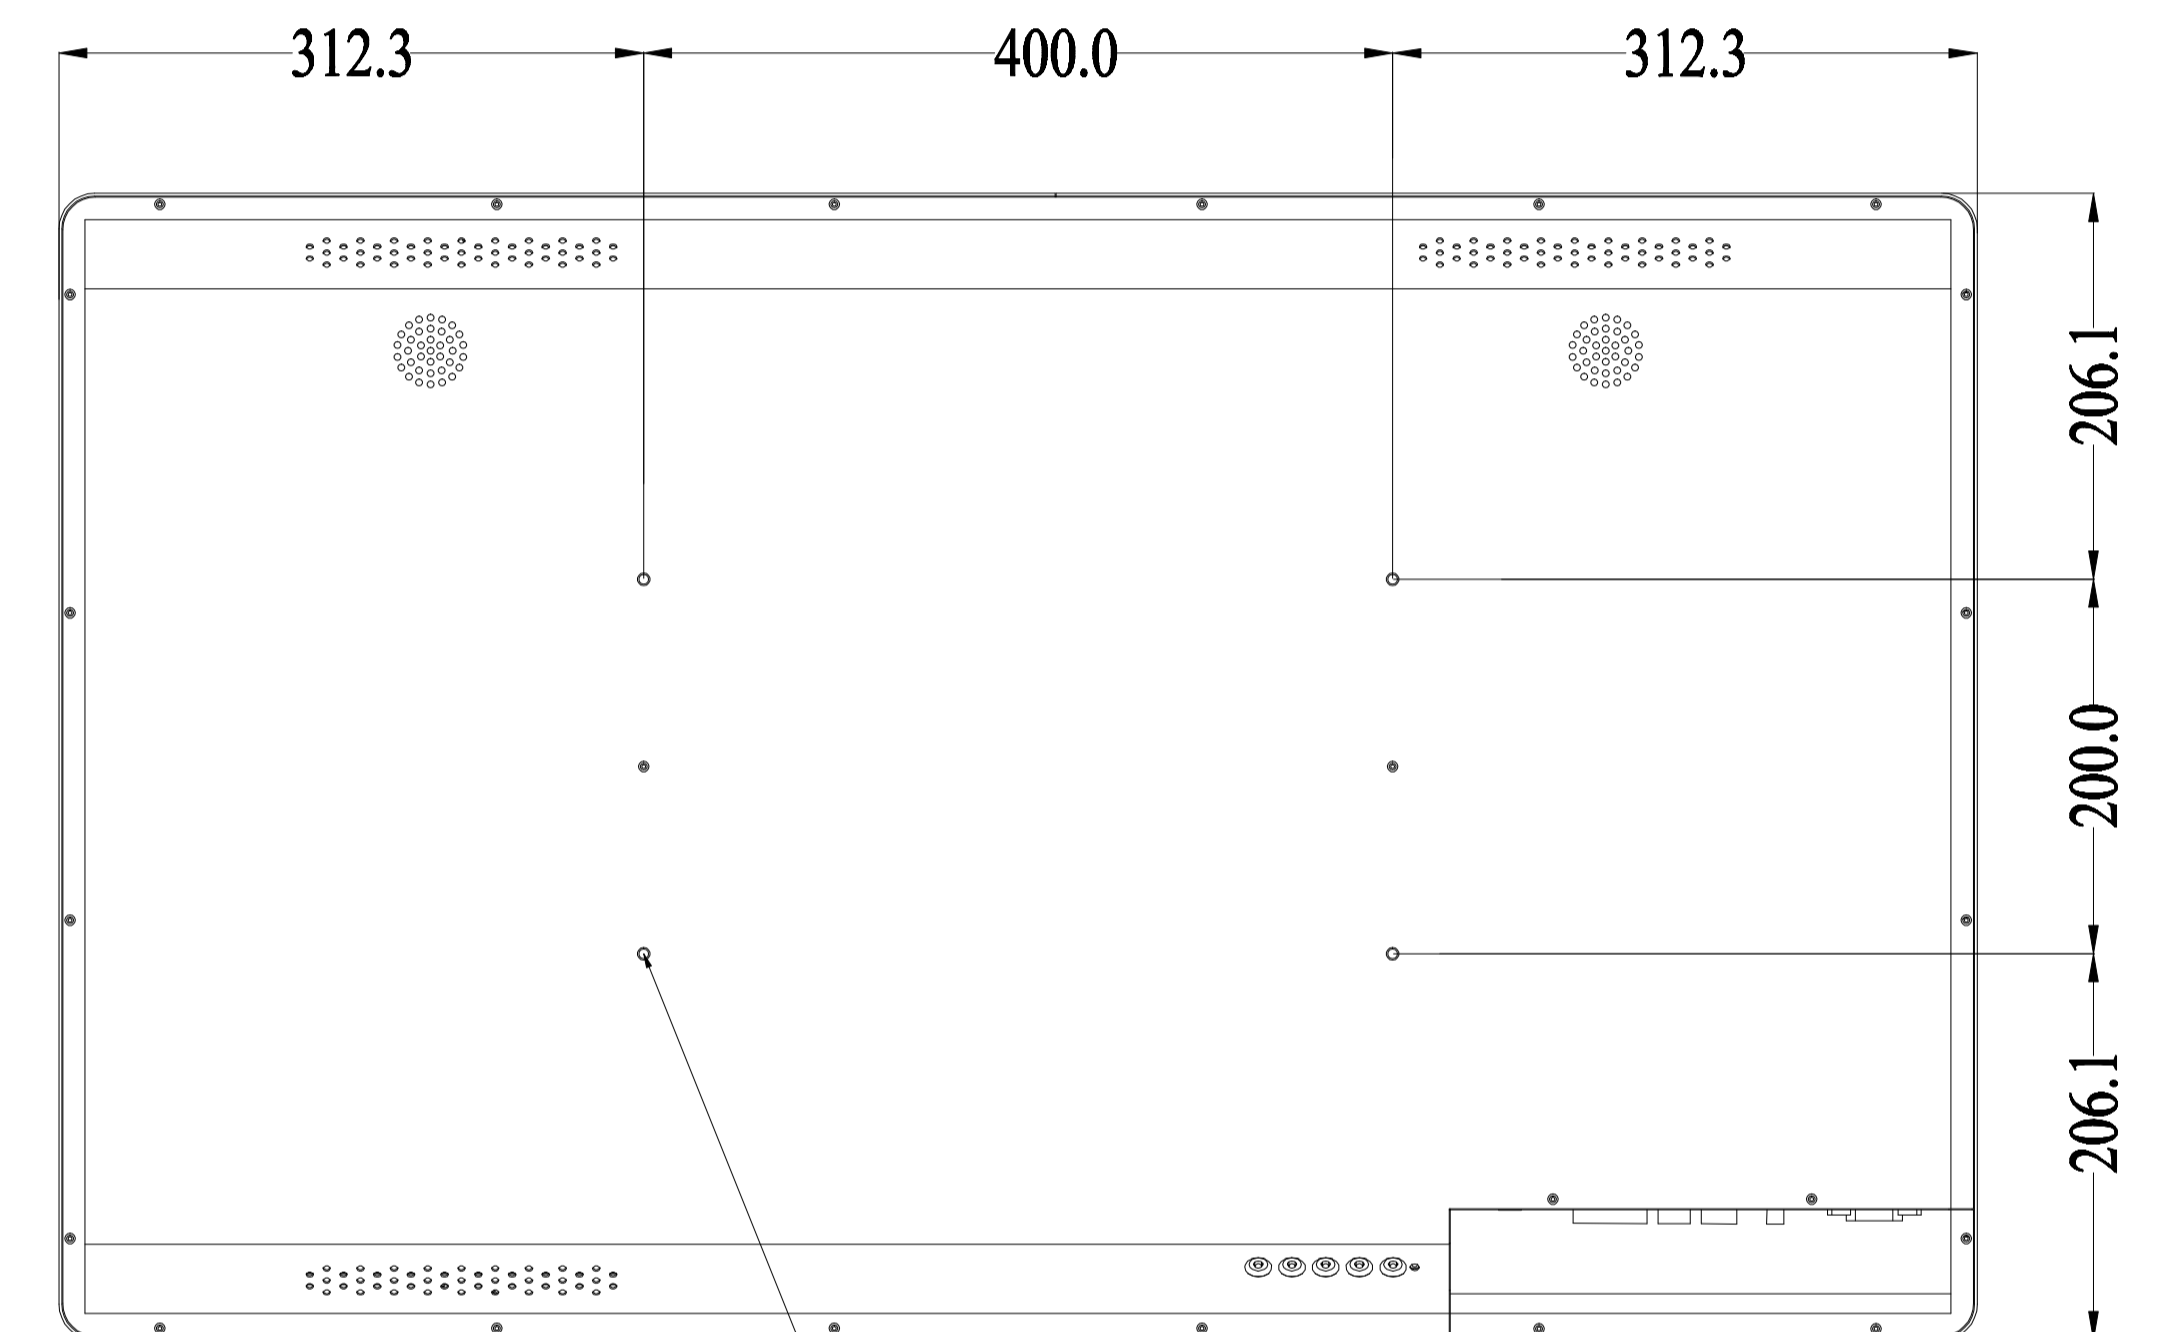

# Title: OTL435-RPCZ05-UHPCDAG4-103401

Mark	Revised Contents	Signature
△		

M6 Threads, X4  
Max Screw Depth=15mm  
From Mounting Surface

AC/220V POWER    AUDIO    DP    HDMI    DVI-I    USB

**ALL DIMENSIONS ARE IN MILLIMETERS**

GENERAL Touch		GeneralTouch Co., Ltd.			
Specification	External Dimensions	1024.5*612.2*59.6	Anti-Glare	Y <input type="checkbox"/> N <input checked="" type="checkbox"/>	Designer: Duan Wenbin
Unit	Date	Active Area	DustProof	Y <input type="checkbox"/> N <input checked="" type="checkbox"/>	
mm	2020/08/26	Glass Thickness			Checked By: Wang Zhenghua
Projection:		Silk Print Color			
Sheet 1 of 1		Mounting	VESA <input checked="" type="checkbox"/> Bracket <input type="checkbox"/>		Approved By: Zhou Bolin
VER: 0.1	Scale: 1:1	Notes			
Tolerance: ±1.5mm		Touch Technology	P-CAP <input checked="" type="checkbox"/> SAW <input type="checkbox"/> IR/PIT <input type="checkbox"/> Resistive <input type="checkbox"/> Non-Touch <input type="checkbox"/>		