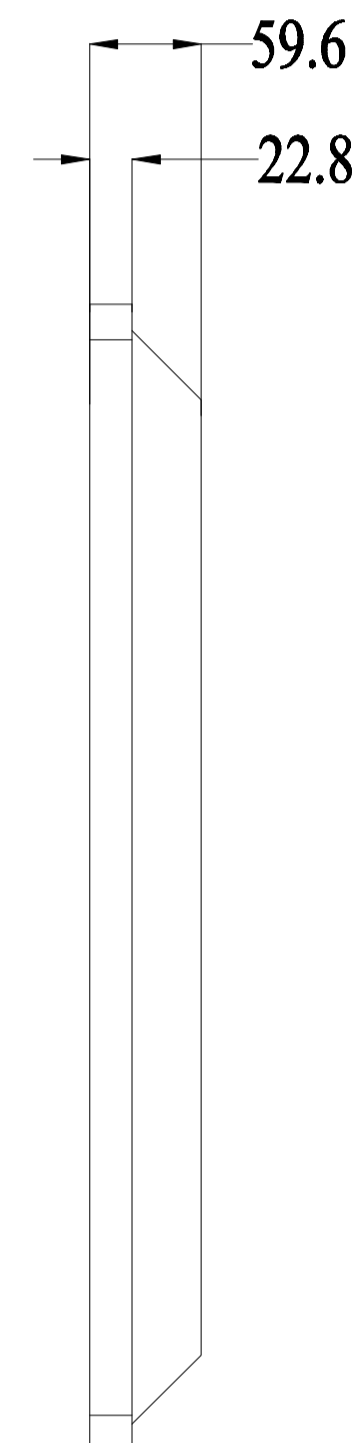

# Title: OTL435-RPCZ05-UHPCDAG4-103401

Mark	Revised Contents	Signature
△		

M6 Threads, X4  
Max Screw Depth=15mm  
From Mounting Surface

AC/220V POWER    AUDIO    DP    HDMI    DVI-I    USB

**ALL DIMENSIONS ARE IN MILLIMETERS**

GENERAL Touch		GeneralTouch Co., Ltd.			
Specification	External Dimensions	1024.5*612.2*59.6	Anti-Glare	Y <input type="checkbox"/> N <input checked="" type="checkbox"/>	Designer: Duan Wenbin
Unit	Date	Active Area	DustProof	Y <input type="checkbox"/> N <input checked="" type="checkbox"/>	
mm	2020/08/26	Glass Thickness			Checked By: Wang Zhenghua
Projection:		Silk Print Color			
Sheet 1 of 1		Mounting	VESA <input checked="" type="checkbox"/> Bracket <input type="checkbox"/>		Approved By: Zhou Bolin
VER: 0.1	Scale: 1:1	Notes			
Tolerance: ±1.5mm		Touch Technology	P-CAP <input checked="" type="checkbox"/> SAW <input type="checkbox"/> IR/PIT <input type="checkbox"/> Resistive <input type="checkbox"/> Non-Touch <input type="checkbox"/>		