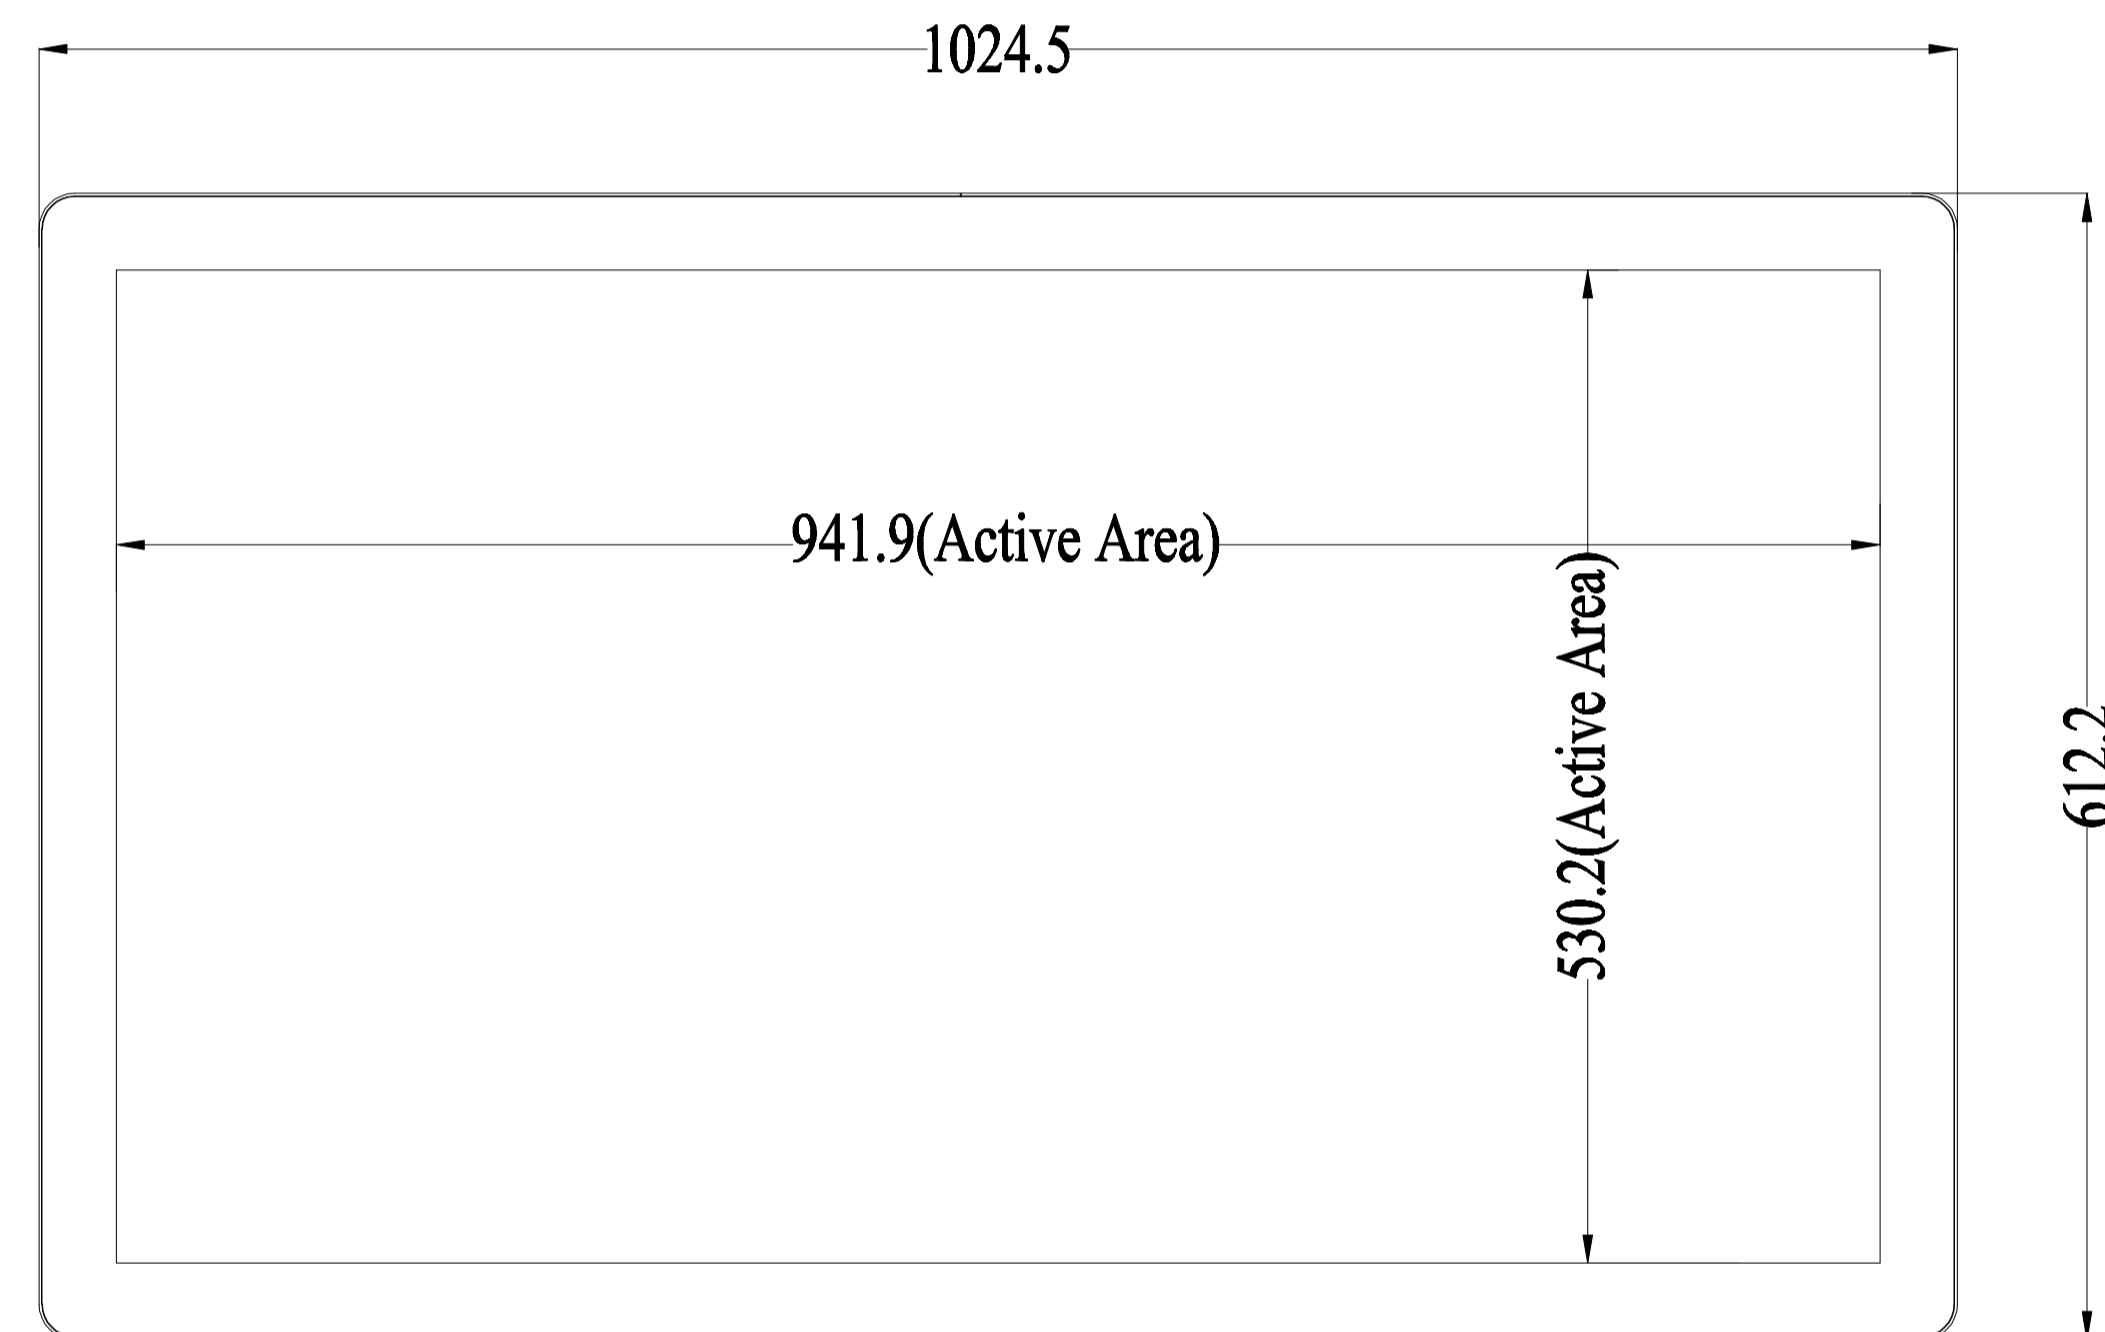

# Title: OTL435-RPCZ05-UHPCDAG4-103401

Mark	Revised Contents	Signature
△		

M6 Threads, X4  
Max Screw Depth=15mm  
From Mounting Surface

AC/220V POWER    AUDIO    DP    HDMI    DVI-I    USB

**ALL DIMENSIONS ARE IN MILLIMETERS**

GENERAL Touch		GeneralTouch Co., Ltd.			
Specification	External Dimensions	1024.5*612.2*59.6	Anti-Glare	Y <input type="checkbox"/> N <input checked="" type="checkbox"/>	Designer: Duan Wenbin
Unit	Date	Active Area	DustProof	Y <input type="checkbox"/> N <input checked="" type="checkbox"/>	
mm	2020/08/26	Glass Thickness			Checked By: Wang Zhenghua
Projection:		Silk Print Color			
Sheet 1 of 1		Mounting	VESA <input checked="" type="checkbox"/> Bracket <input type="checkbox"/>		Approved By: Zhou Bolin
VER: 0.1	Scale: 1:1	Notes			
Tolerance: ±1.5mm		Touch Technology	P-CAP <input checked="" type="checkbox"/> SAW <input type="checkbox"/> IR/PIT <input type="checkbox"/> Resistive <input type="checkbox"/> Non-Touch <input type="checkbox"/>		