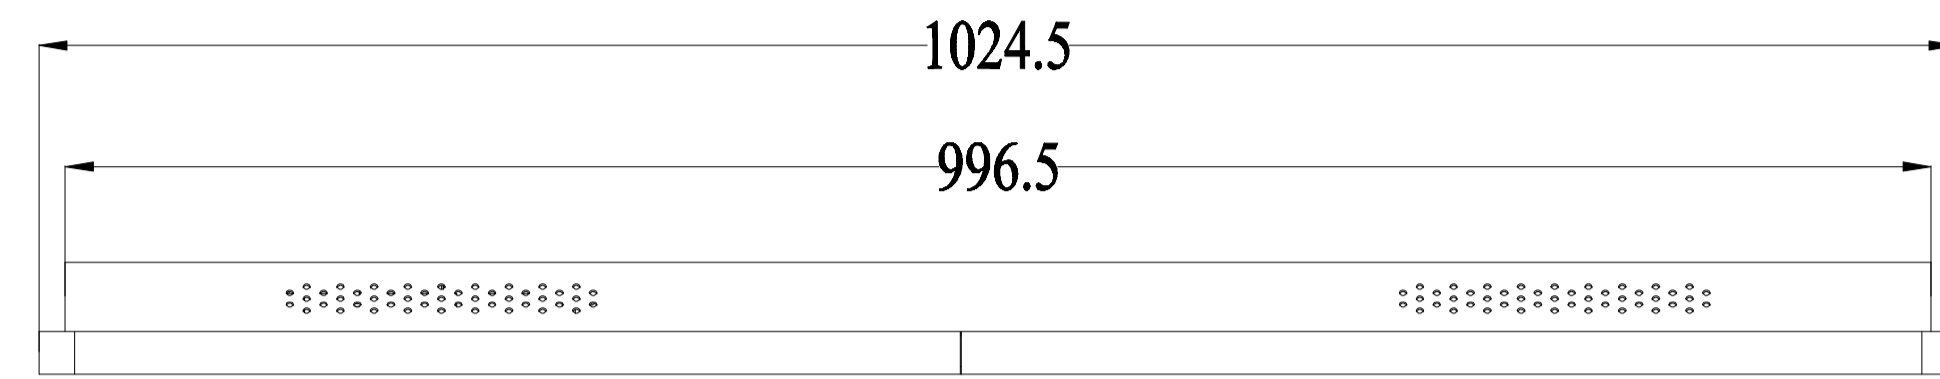

# Title: OTL435-RPCZ05-UHPCDAG4-103401

Mark	Revised Contents	Signature
△		

M6 Threads, X4  
Max Screw Depth=15mm  
From Mounting Surface

AC/220V POWER    AUDIO    DP    HDMI    DVI-I    USB

**ALL DIMENSIONS ARE IN MILLIMETERS**

GENERAL Touch		GeneralTouch Co., Ltd.			
Specification	External Dimensions	1024.5*612.2*59.6	Anti-Glare	Y <input type="checkbox"/> N <input checked="" type="checkbox"/>	Designer: Duan Wenbin
Unit	Date	Active Area	DustProof	Y <input type="checkbox"/> N <input checked="" type="checkbox"/>	
mm	2020/08/26	Glass Thickness			Checked By: Wang Zhenghua
Projection:		Silk Print Color			
Sheet 1 of 1		Mounting	VESA <input checked="" type="checkbox"/> Bracket <input type="checkbox"/>		Approved By: Zhou Bolin
VER: 0.1	Scale: 1:1	Notes			
Tolerance: ±1.5mm		Touch Technology	P-CAP <input checked="" type="checkbox"/> SAW <input type="checkbox"/> IR/PIT <input type="checkbox"/> Resistive <input type="checkbox"/> Non-Touch <input type="checkbox"/>		