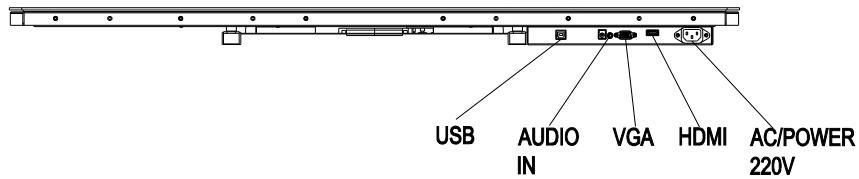

TITLE: OTL436-RC6000-UH4200-1.0

MARK	REVISED CONTENTS	DATE	SIGNATURE
△			

VESA:M6 THREAD, X4
MAX:SCREW DEPTH=10mm

ALL DIMENSIONS ARE IN MILLIMETERS

GENERAL Touch		GeneralTouch Co.,Ltd.			
SPEC or MATERIAL REMARK	External Dimensions	1021*608.7*51.6	Anti-Glare	Y <input type="checkbox"/> N <input checked="" type="checkbox"/>	DESIGNER:
UNIT	DATE	Active Area	DustPro	Y <input type="checkbox"/> N <input checked="" type="checkbox"/>	WangChao
mm	2022/12/20	Glass Thickness			CHECKED:
Projection:		Silk Print Color	Black		WangZhengfua
		Mounting	Vesa <input checked="" type="checkbox"/> Bracket <input type="checkbox"/>		
SHEET 1 OF 1		NOTES			
RVE: 0.1	SCALE: 1:1	TOUCH TECHNOLOGY	P-CAP	√ SAW	APPROVED:
Tolerance: ±1.5mm			IR/PIT	RESISTIVE	ZhouboLin
			Non-Touch		