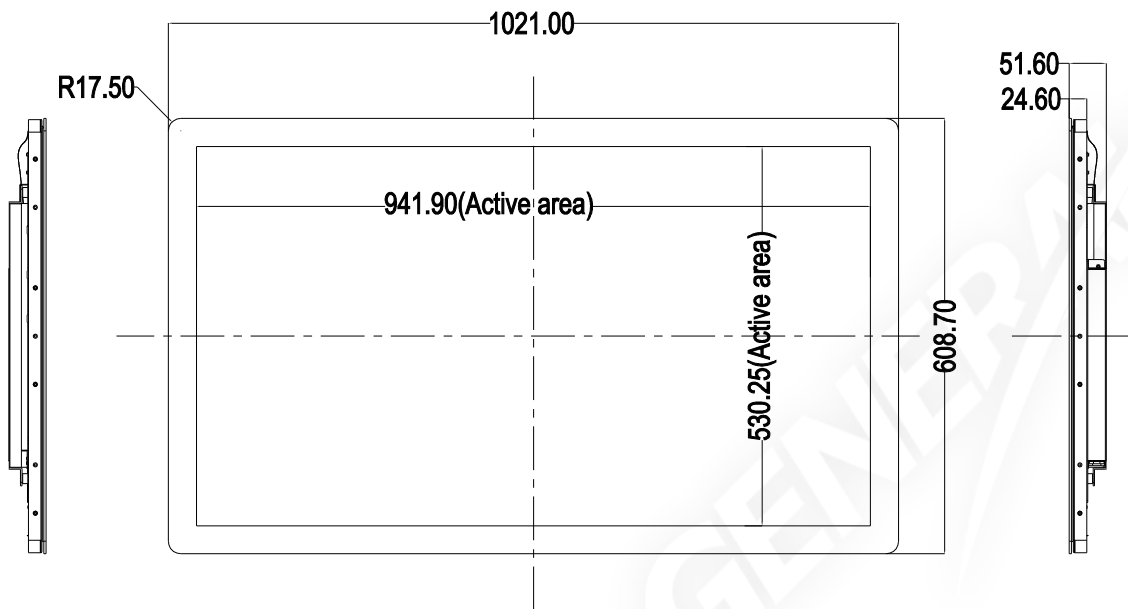

TITLE: OTL436-RC6000-UH4200-1.0

MARK	REVISED CONTENTS	DATE	SIGNATURE
△			

VESA:M6 THREAD, X4
MAX:SCREW DEPTH=10mm

ALL DIMENSIONS ARE IN MILLIMETERS

GENERAL Touch		GeneralTouch Co.,Ltd.			
SPEC or MATERIAL REMARK	External Dimensions	1021*608.7*51.6	Anti-Glare	Y <input type="checkbox"/> N <input checked="" type="checkbox"/>	DESIGNER:
UNIT	DATE	Active Area	DustPro	Y <input type="checkbox"/> N <input checked="" type="checkbox"/>	WangChao
mm	2022/12/20	Glass Thickness			CHECKED:
Projection:		Silk Print Color	Black		WangZhengfua
		Mounting	Vesa <input checked="" type="checkbox"/> Bracket <input type="checkbox"/>		
SHEET 1 OF 1		NOTES			
RVE: 0.1	SCALE: 1:1	TOUCH TECHNOLOGY	P-CAP	√ SAW	APPROVED:
Tolerance: ±1.5mm			IR/PIT	RESISTIVE	ZhouboLin
			Non-Touch		