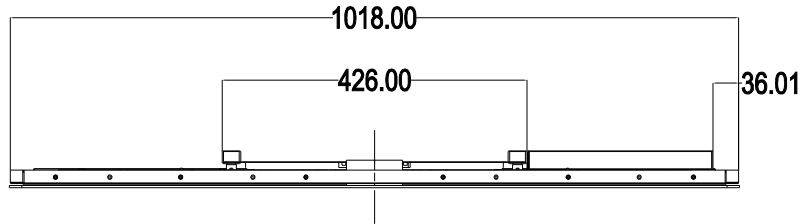

TITLE: OTL436-RC6000-UH4200-1.0

MARK	REVISED CONTENTS	DATE	SIGNATURE
△			

VESA:M6 THREAD, X4
MAX:SCREW DEPTH=10mm

ALL DIMENSIONS ARE IN MILLIMETERS

GENERAL Touch		GeneralTouch Co.,Ltd.			
SPEC or MATERIAL REMARK	External Dimensions	1021*608.7*51.6	Anti-Glare	Y <input type="checkbox"/> N <input checked="" type="checkbox"/>	DESIGNER:
UNIT	DATE	Active Area	DustPro	Y <input type="checkbox"/> N <input checked="" type="checkbox"/>	WangChao
mm	2022/12/20	Glass Thickness			CHECKED:
Projection:		Silk Print Color	Black		WangZhengfua
		Mounting	Vesa <input checked="" type="checkbox"/> Bracket <input type="checkbox"/>		
SHEET 1 OF 1		NOTES			
RVE: 0.1	SCALE: 1:1	TOUCH TECHNOLOGY	P-CAP	√ SAW	APPROVED:
Tolerance: ±1.5mm			IR/PIT	RESISTIVE	ZhouboLin
			Non-Touch		