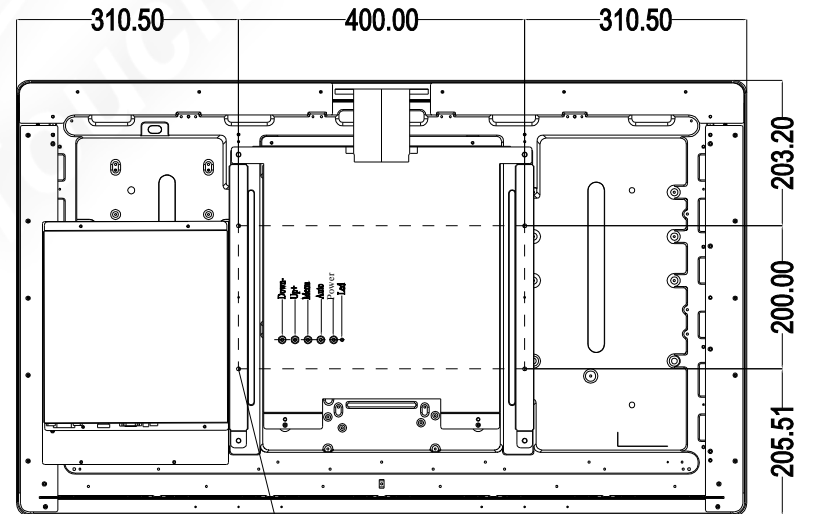

TITLE: OTL436-RC6000-UH4200-1.0

MARK	REVISED CONTENTS	DATE	SIGNATURE
△			

VESA:M6 THREAD, X4
MAX:SCREW DEPTH=10mm

ALL DIMENSIONS ARE IN MILLIMETERS

GENERAL Touch		GeneralTouch Co.,Ltd.			
SPEC or MATERIAL REMARK	External Dimensions	1021*608.7*51.6	Anti-Glare	Y <input type="checkbox"/> N <input checked="" type="checkbox"/>	DESIGNER:
UNIT	DATE	Active Area	DustPro	Y <input type="checkbox"/> N <input checked="" type="checkbox"/>	WangChao
mm	2022/12/20	Glass Thickness			CHECKED:
Projection:		Silk Print Color	Black		WangZhengfua
		Mounting	Vesa <input checked="" type="checkbox"/> Bracket <input type="checkbox"/>		
SHEET 1 OF 1		NOTES			
RVE: 0.1	SCALE: 1:1	TOUCH TECHNOLOGY	P-CAP	√ SAW	APPROVED:
Tolerance: ±1.5mm			IR/PIT	RESISTIVE	ZhouboLin
			Non-Touch		